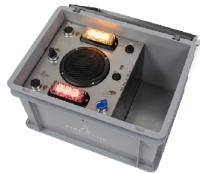

025-012-051
FireWare Pandora's
Box V4