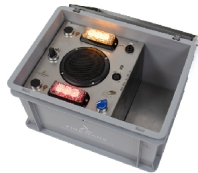

025-012-051

FireWare Pandora's
Box V4