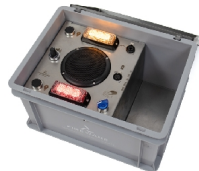

025-012-051
FireWare Pandora's
Box V4