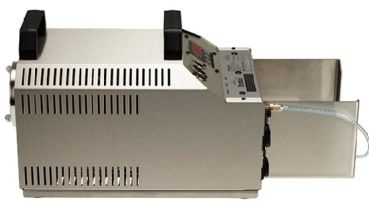

- Made based on years of experience of FireWare.
- Output adjustable from 1 tot 99 %.
- Can smoke continuously with an output up to 48%.
- Can generate smoke vertically.
- Equipped with a Storz connection.
- Double grip for easy handling.
- Output twice as large as the FireWare Cumulus.
- Including 5 liters smoke fluid and a remote control.
- Including a plastic box measuring 60\*40\*32,5 cm

## Product details

The FireWare Stratus is developed, based on years of experience of FireWare. The machine can easily and quickly fill a room with smoke, but can also create a smoldering fire, since the output is adjustable from 1 to 99%. Up until 48% a continuous output is possible. You can make a vertical column of smoke by putting the machine on its backside. This generates a realistic build-up of smoke against the ceiling.

The enclosure is made out of robust stainless steel and has 6 vent holes for optimal heat discharge. The front side of the machine is equipped with a Storz connection. This way you can easily connect a smoke hose. Furthermore, the Stratus has a build-in timer and control via DMX is possible.

The Neutrik connector can easily transfer power to another device, for example a fire blaze spot. The smoke machines comes in a plastic box from 60x40x32,5 centimeters, including 5 liters FireWare Medium smoke fluid and a remote control with 10 meters of cable. The FireWare Stratus has an output twice as large as the FireWare Cumulus. The optional wireless remote control is available separately.