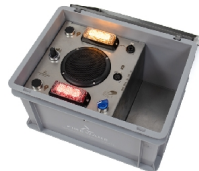

025-012-051
FireWare Pandora's
Box V4

For more information:

FireWare B.V.
De Stek 5
1771 SP Wieringerwerf
+31 (0)88 252 6000
info@FireWare.nl
www.FireWare.nl
Nederland