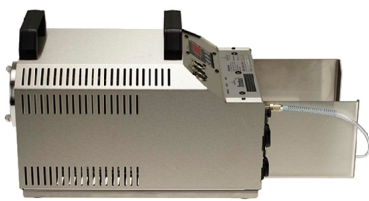

- Made based on years of experience of FireWare.
- Output adjustable from 1 tot 99 %.
- Can smoke continuously with an output up to 48%.
- Can generate smoke vertically.
- Equipped with a Storz connection.
- Double grip for easy handling.
- Output twice as large as the FireWare Cumulus.
- Including 5 liters smoke fluid and a remote control.
- Including a plastic box measuring 60*40*32,5 cm

Product details

The FireWare Stratus is developed, based on years of experience of FireWare. The machine can easily and quickly fill a room with smoke, but can also create a smoldering fire, since the output is adjustable from 1 to 99%. Up until 48% a continuous output is possible. You can make a vertical column of smoke by putting the machine on its backside. This generates a realistic build-up of smoke against the ceiling.

The enclosure is made out of robust stainless steel and has 6 vent holes for optimal heat discharge. The front side of the machine is equipped with a Storz connection. This way you can easily connect a smoke hose. Furthermore, the Stratus has a build-in timer and control via DMX is possible.

The Neutrik connector can easily transfer power to another device, for example a fire blaze spot. The smoke machines comes in a plastic box from 60x40x32,5 centimeters, including 5 liters FireWare Medium smoke fluid and a remote control with 10 meters of cable. The FireWare Stratus has an output twice as large as the FireWare Cumulus. The optional wireless remote control is available separately.