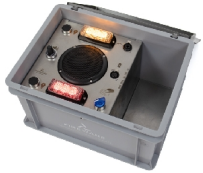

You may also like

025-012-051
FireWare Pandora's
Box V4