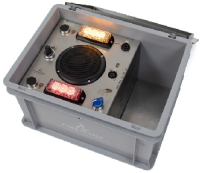

You may also like

025-012-051
FireWare Pandora's
Box V4