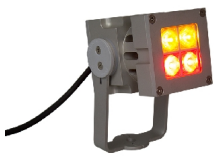

- Smoking multiple socket.
- Produces a crackling sound.
- LED on/off light.
- Including smoke fluid and regulator.

Product details

The Smoky Multi Socket

The Smoky Multi Socket looks like and works like a multiple socket. But when the switch on the connected wired remote control is turned on the socket starts smoking and crackling softly. A short-circuit starts... When the plug is removed from the socket the effect quickly stops. After all, the danger has subsided.

The multiple socket has 6 power points, which are all working. A small smoke generator is built-in in between the contacts. When the smoke element is turned on, the LED light is on. A syringe to fill up the generator is supplied. Includes a bottle of smoke fluid (10 ml).

Item consists of

025-012-002 Smoky Multi Socket

Related products

009-030-018
FireWare Cirrus
Fluid 250 ml

031-030-003
FireWare Burning
Smell Spray

You may also like

027-090-003
FireWare FireSpot

003-012-001
FireWare Cirrus
Smokemachine with
Battery