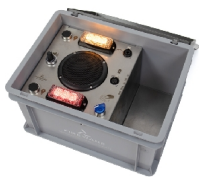

- Fast conventional fire simulation.
- With rapidly flashing xenon globe.
- Generates a crackling sound.
- Operates using 8 D batteries.

Product details

Traditional way of fire simulation

The Crackle Box is useful to simulate a fire quickly and in a conventional way during an exercise. The blue box is equipped with a red, flashing xenon globe and generates a crackling sound. The Crackle Box is extremely handy and simple to use. Therefore, the box is quick and easy to set up during an exercise. To get the box to start crackling and flashing, you flick the switch on in one movement. The Crackle Box operates using 8 D batteries (included) and is equipped with a handle.

For more information:

FireWare B.V.
De Stek 5
1771 SP Wieringerwerf
+31 (0)88 252 6000
info@FireWare.nl
www.FireWare.nl
Nederland

Technical information

Brand:	FireWare
Battery:	8x D-cell battery
Product weight (kg):	3,30
Product dimensions in cm (LxBxH):	25,0 x 18,0 x 12,0
Material:	Steel
Colour:	Amber blue / rotating beacc
Guarantee:	2 years on product and manufacturing faults with the exception of the battery

Item consists of

025-012-003 Cracklingbox

Related products

027-028-009
Traditional Flame Sign

027-028-012
Traditional "Rook" Sign

027-028-010
Traditional Blocking sign

027-028-011
Perpendicular Flame Sign

027-028-005
Flame curtain Traditional

You may also like

025-012-051
FireWare Pandora's Box V4

003-012-001
FireWare Cirrus Smokemachine with Battery

011-012-008
FireWare Mini-Silkflame LED

015-085-006
FireWare Soundbox V3 - NL

001-012-001
FireWare Nimbo Smokemachine