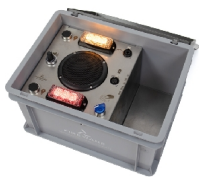

- Fast conventional fire simulation.
- With rapidly flashing xenon globe.
- Generates a crackling sound.
- Operates using 8 D batteries.

### Traditional way of fire simulation

The Crackle Box is useful to simulate a fire quickly and in a conventional way during an exercise. The blue box is equipped with a red, flashing xenon globe and generates a crackling sound. The Crackle Box is extremely handy and simple to use. Therefore, the box is quick and easy to set up during an exercise. To get the box to start crackling and flashing, you flick the switch on in one movement. The Crackle Box operates using 8 D batteries (included) and is equipped with a handle.

## Related products

027-028-009  
Traditional Flame Sign

027-028-012  
Traditional "Rook" Sign

027-028-010  
Traditional Blocking sign

027-028-011  
Perpendicular Flame Sign

027-028-005  
Flame curtain Traditional

## You may also like

025-012-051  
FireWare Pandora's Box V4

003-012-001  
FireWare Cirrus Smokemachine with Battery

011-012-008  
FireWare Mini-Silkflame LED

015-085-006  
FireWare Soundbox V3 - NL

001-012-001  
FireWare Nimbo Smokemachine