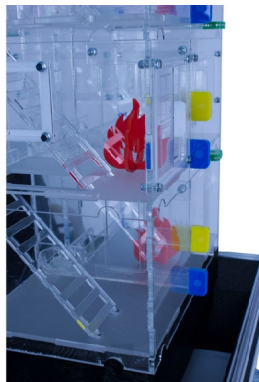

- To demonstrate repressive ventilation.
- Suitable to exercise over pressure.
- Exists out of a basement, ground floor, first floor and attic.
- Possible to vary the number of floors.
- Rooms can be filled with smoke independently.
- Fitted with sliding windows and doors for variable flow.
- Including smoke generator, smoke liquid and 2 ventilators.
- Standard in a solid flight case for transportation and storage.
- Including 3 small and 3 large seats of fire.
- All slides are marked, so they can be named separately.

Product details

Demonstrate and practise with repressive ventilation

With the Mini Positive Pressure Ventilation Trainer you can demonstrate and experiment with the method of operation concerning repressive ventilation. The transparent house has a basement, ground floor, first floor and attic. One part operates as the staircase. You can unlink and remove floors to make the building smaller. As a result the trainer is also easy to clean.

The over pressure trainer contains a smoke channel. From the outside slides can be opened allowing smoke to flow in to the desired rooms. All rooms can be filled with smoke independently. The windows, doors and dormer windows can open. In order to simulate discharges the floors have been fitted with slides. The various repressive techniques are exercised and studied with the 2 ventilators.

The Mini PPV Trainer comes standard with a flight case that can be used as a base when used. This creates a comfortable working platform and allows walking around the trainer. The set contains all floors, 1 smoke generator, 5 litre of smoke liquid and 2 ventilators.