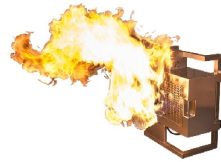

049-012-036
Vesta Horizontal
Stand