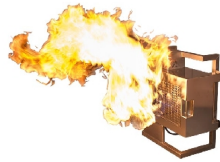

049-012-036
Vesta Horizontal
Stand