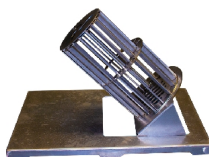

049-012-038
Add-on Explosion
Cage