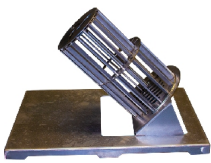

049-012-038
Add-on Explosion
Cage