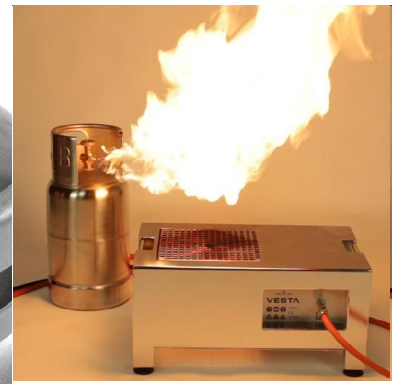

- Manufactured from high quality metal.
- Vesta add-on for a gas fire.
- Manual ignition.
- Extinguishing can be done with water.
- Including a plastic box measuring 60 x 40 x 32,5 cm.

Product details

Safely simulate a gas fire for training

The Add-on Gas Cylinder is an add-on for the FireWare Vesta. You can connect the metal cylinder to your FireWare Vesta with the included gas hose. The gas cylinder can now be controlled with your Vesta remote. The student can extinguish the Add-on Gas Cylinder by cooling the cylinder with a jet of water and closing the gas tap. The instructor will put out the flames using the Vesta remote.